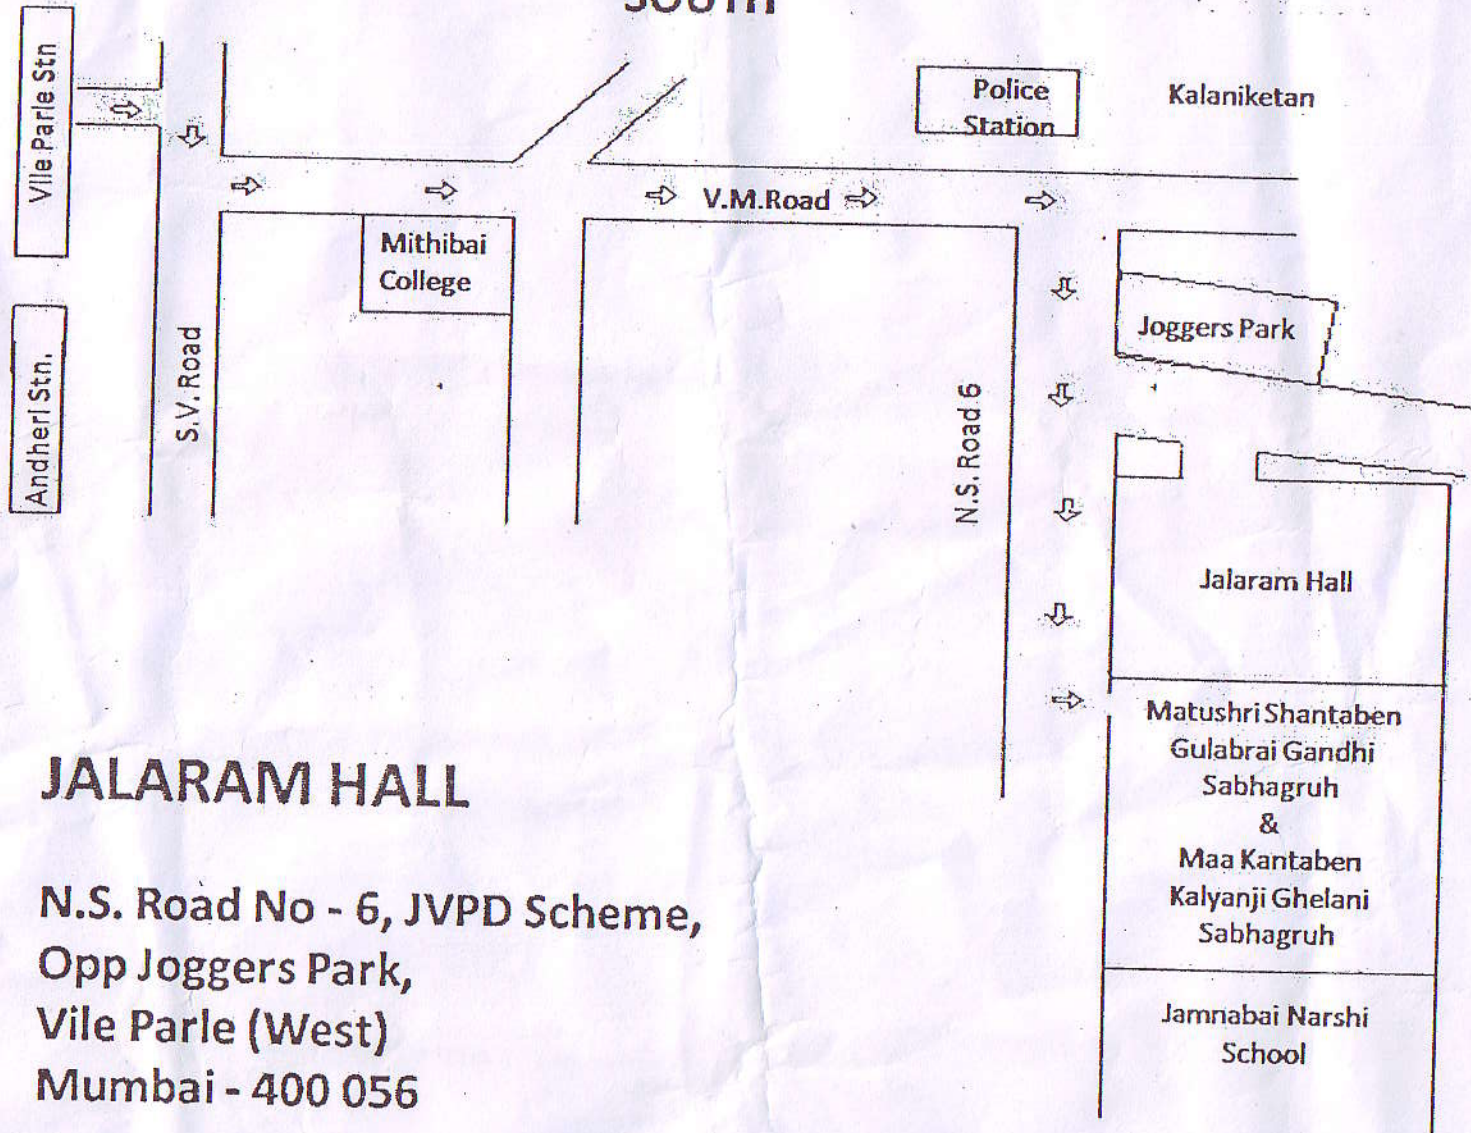

EAST

SOUTH

WEST

JALARAM HALL

N.S. Road No - 6, JVPD Scheme,
Opp Joggers Park,
Vile Parle (West)
Mumbai - 400 056

NORTH